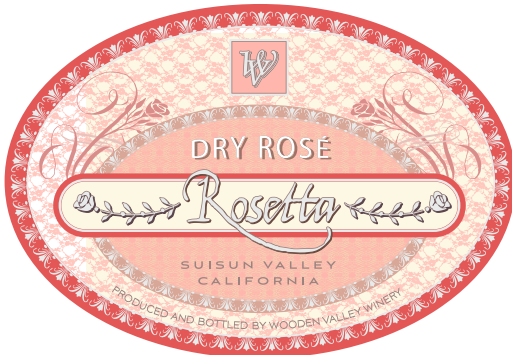

WOODEN VALLEY WINERY

BRAND STANDARDS

DRY ROSÉ BRAND

LOGO:

LABEL:

LABEL'S FONTS:

Rose - AG Oldface Shaded

Suisun Valley California - Aviano Sans Bold

PANTONE 169 U

PANTONE 9161 U

PANTONE 1795 U

PANTONE 701 U

FOIL SILVER/GRAY

COLORS:

Coral Pink - Pantone 169 U

#F886AB
RGB 248, 182, 171

Cream - Pantone 9161 U

#FAF4E1
RGB 250, 244, 225

Red - Pantone 1795 U

(outer border) - #C25958
RGB 194, 89, 88

Pink - Pantone 701 U

#CE949C
RGB 206, 148, 156

Gray/ Silver

#E3E3E3
RGB 227, 227, 227